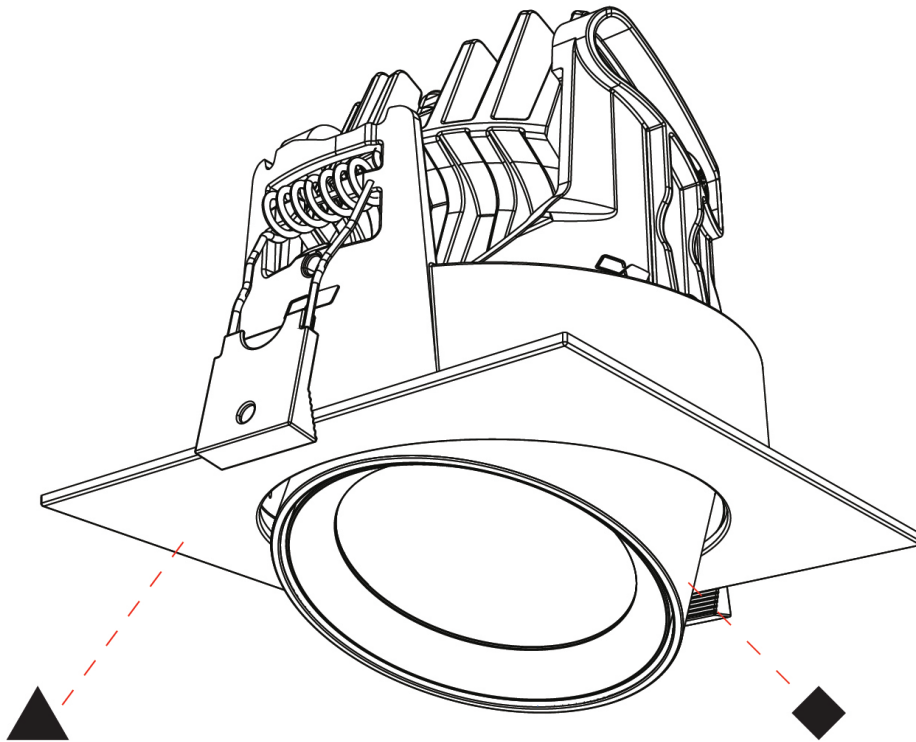

CENTRIQ SQUARE ADJUSTABLE RECESSED

A35982-

PROJECT

TYPE

SPECIFIER

QUANTITY

DATE